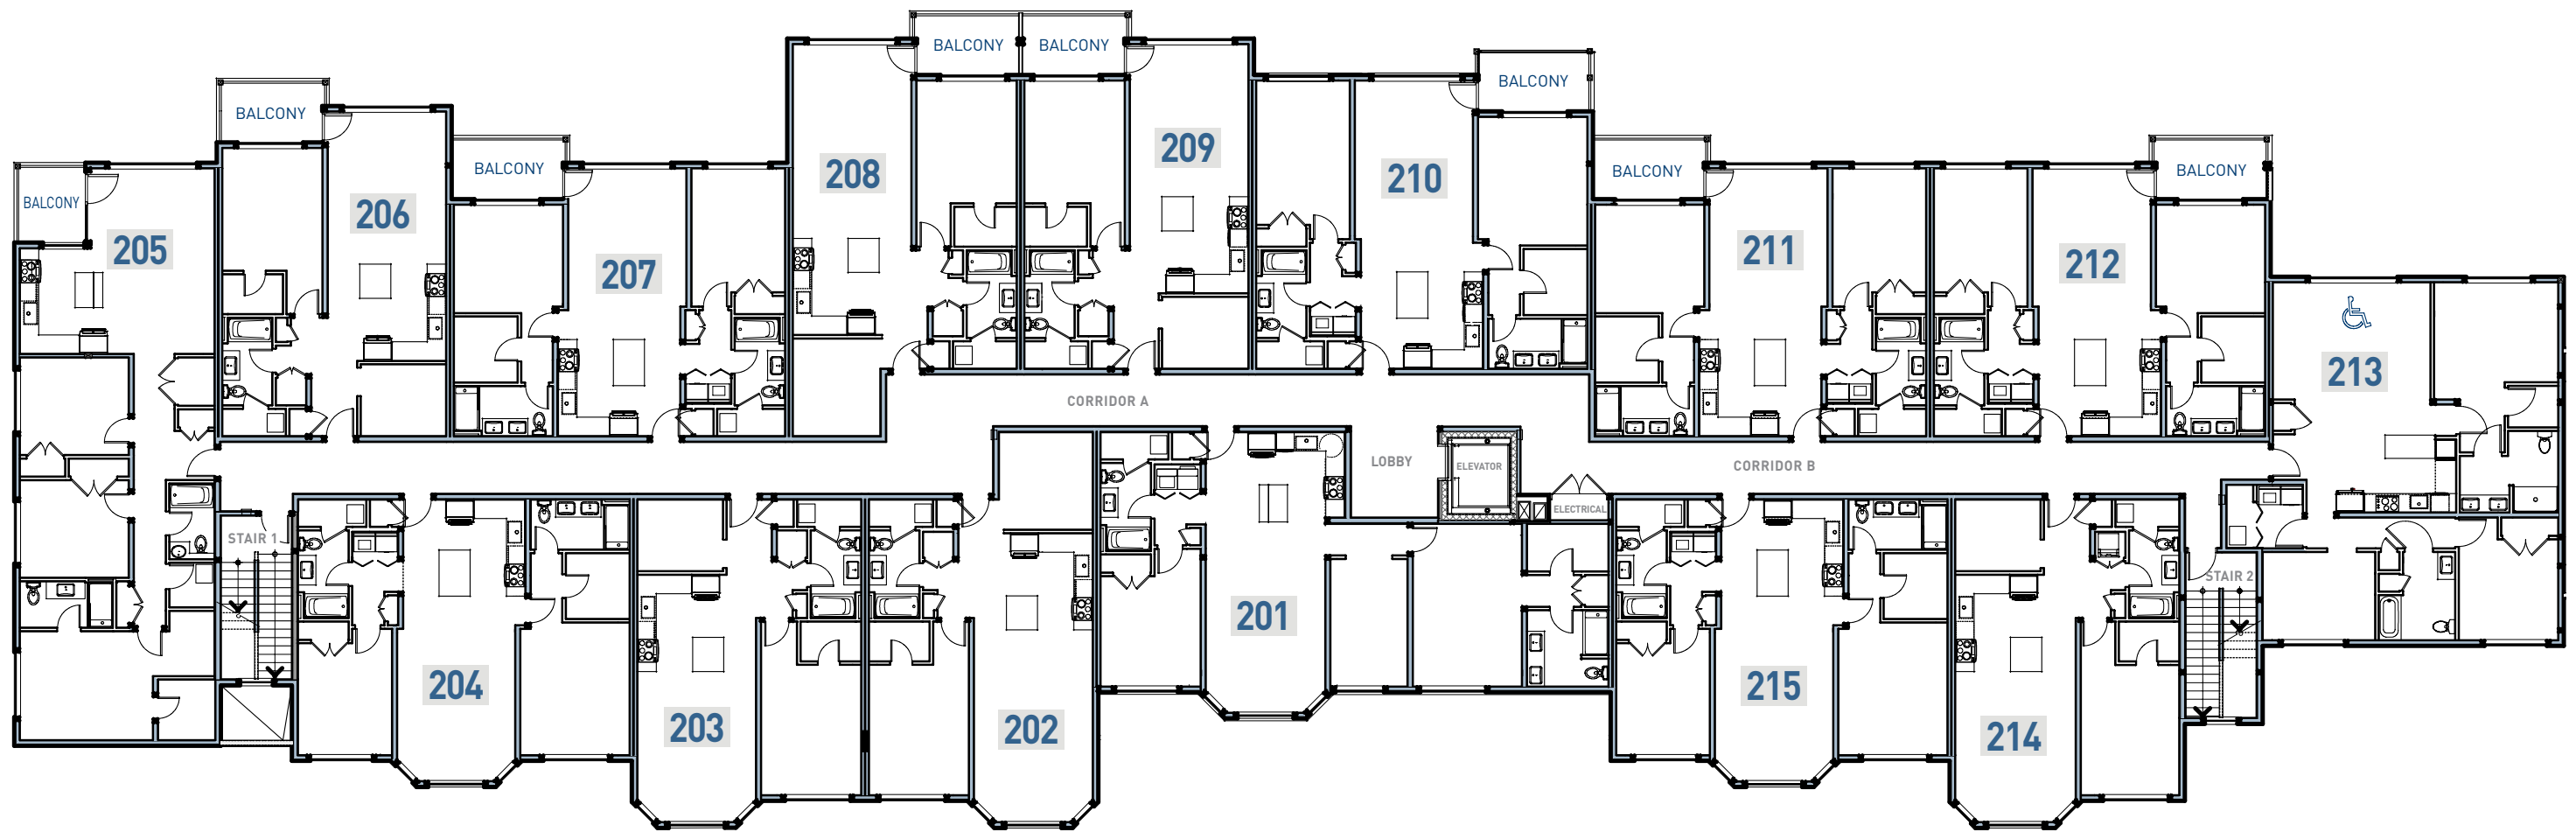

SECOND FLOOR

SANCTUARY AT HERRING BROOK
 130 Chief Justice Cushing Highway
 Scituate, MA 02066

LEASING AGENT: Amy Toth
 617-283-1464 | amytoth@robertpaul.com
sanctuaryatherringbrook.com

Information shown is provided for illustrative purposes and subject to change.