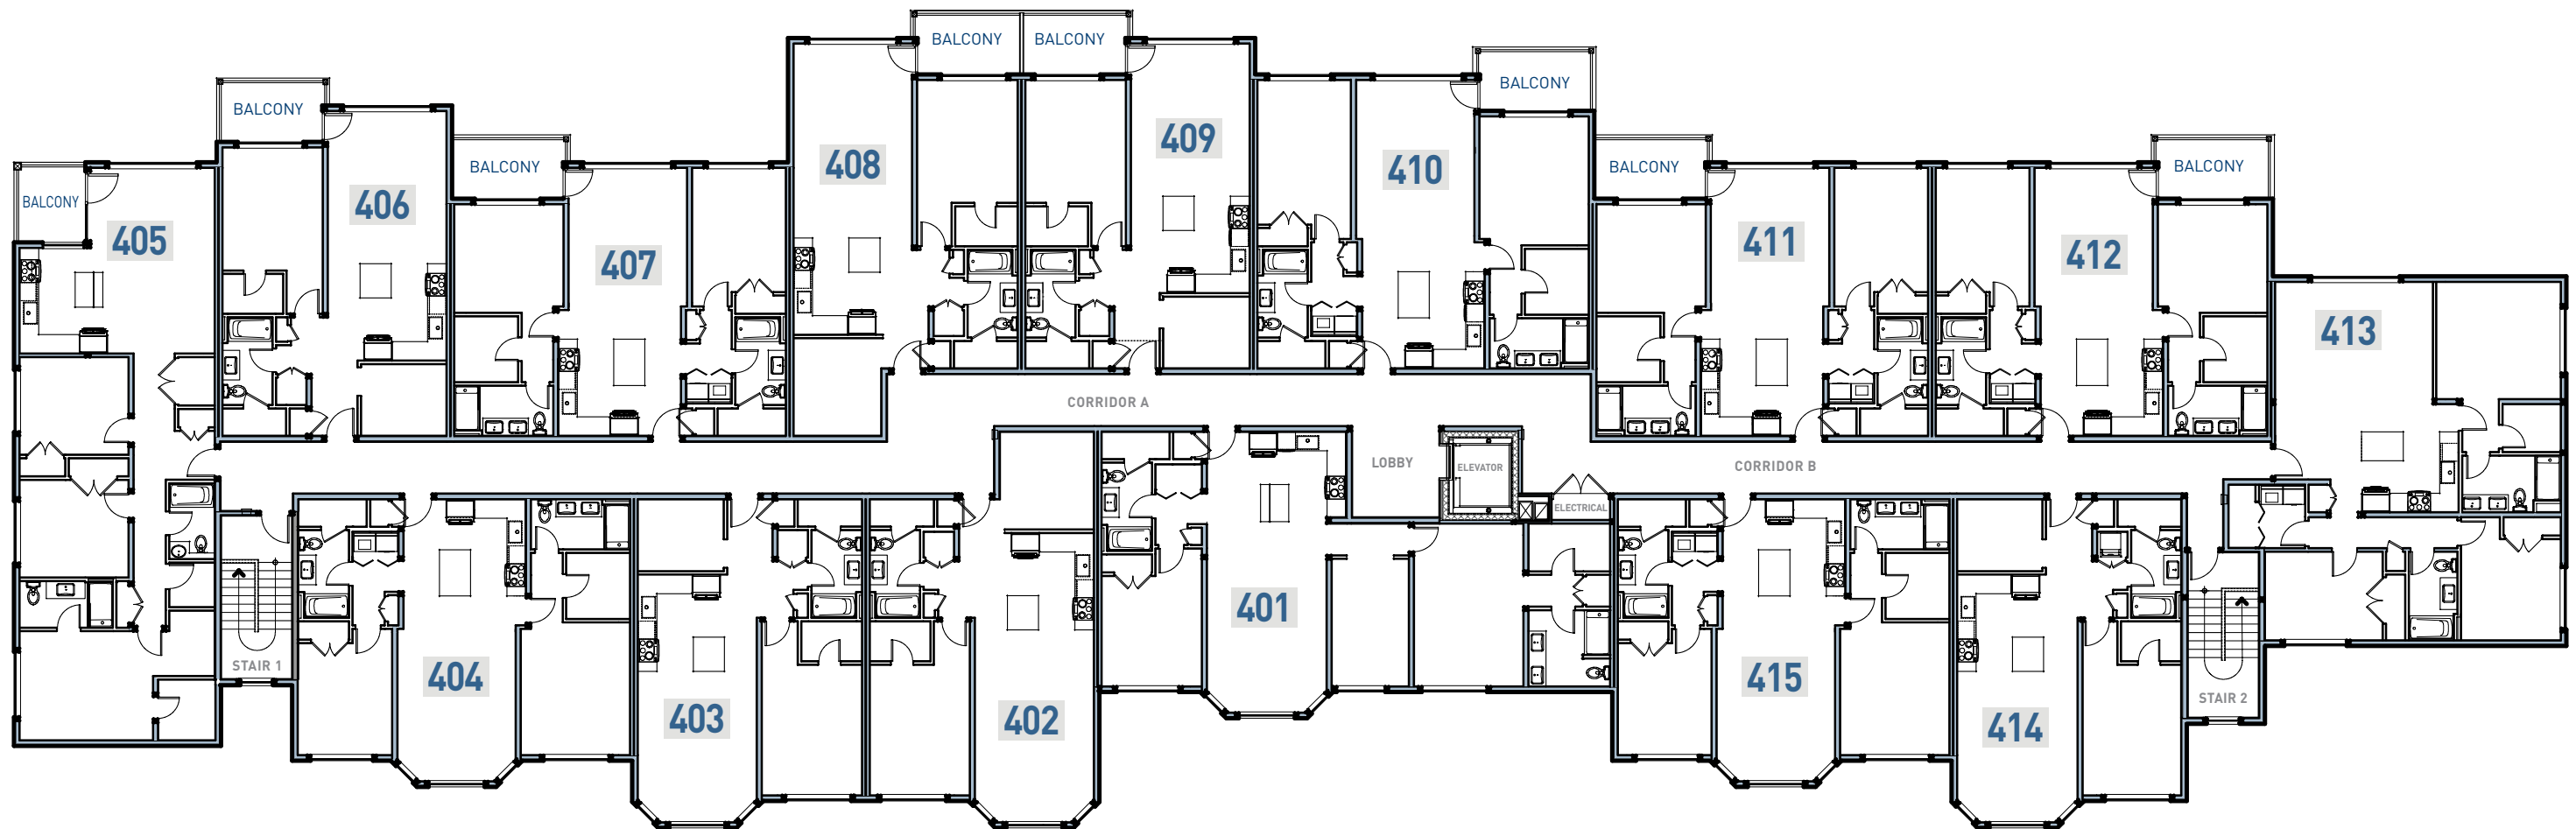

THIRD FLOOR

SANCTUARY AT HERRING BROOK
 130 Chief Justice Cushing Highway
 Scituate, MA 02066

LEASING AGENT: Amy Toth
 617-283-1464 | amytoth@robertpaul.com
sanctuaryatherringbrook.com

Information shown is provided for illustrative purposes and subject to change.