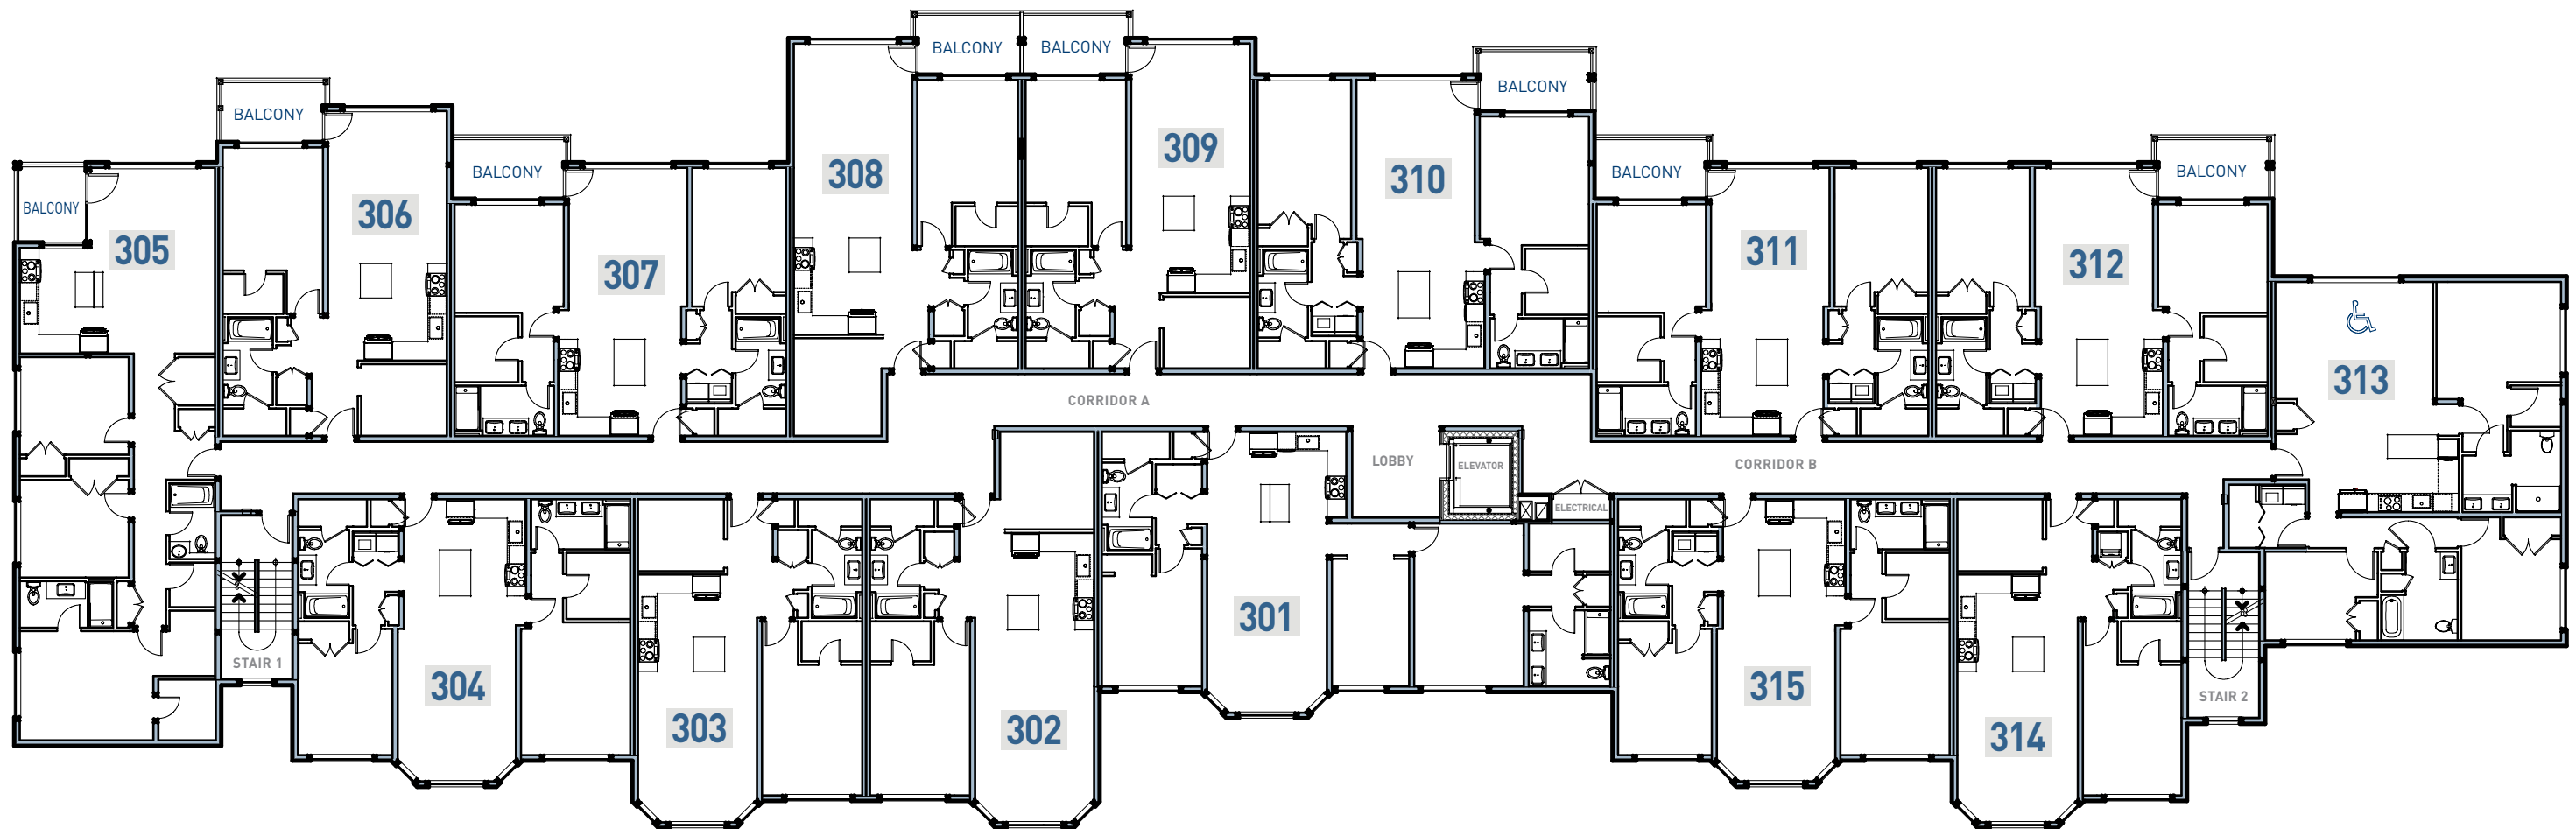

SECOND FLOOR

SANCTUARY AT HERRING BROOK
 130 Chief Justice Cushing Highway
 Scituate, MA 02066

LEASING AGENT: Amy Toth
 617-283-1464 | amytoth@robertpaul.com
sanctuaryatherringbrook.com

Information shown is provided for illustrative purposes and subject to change.